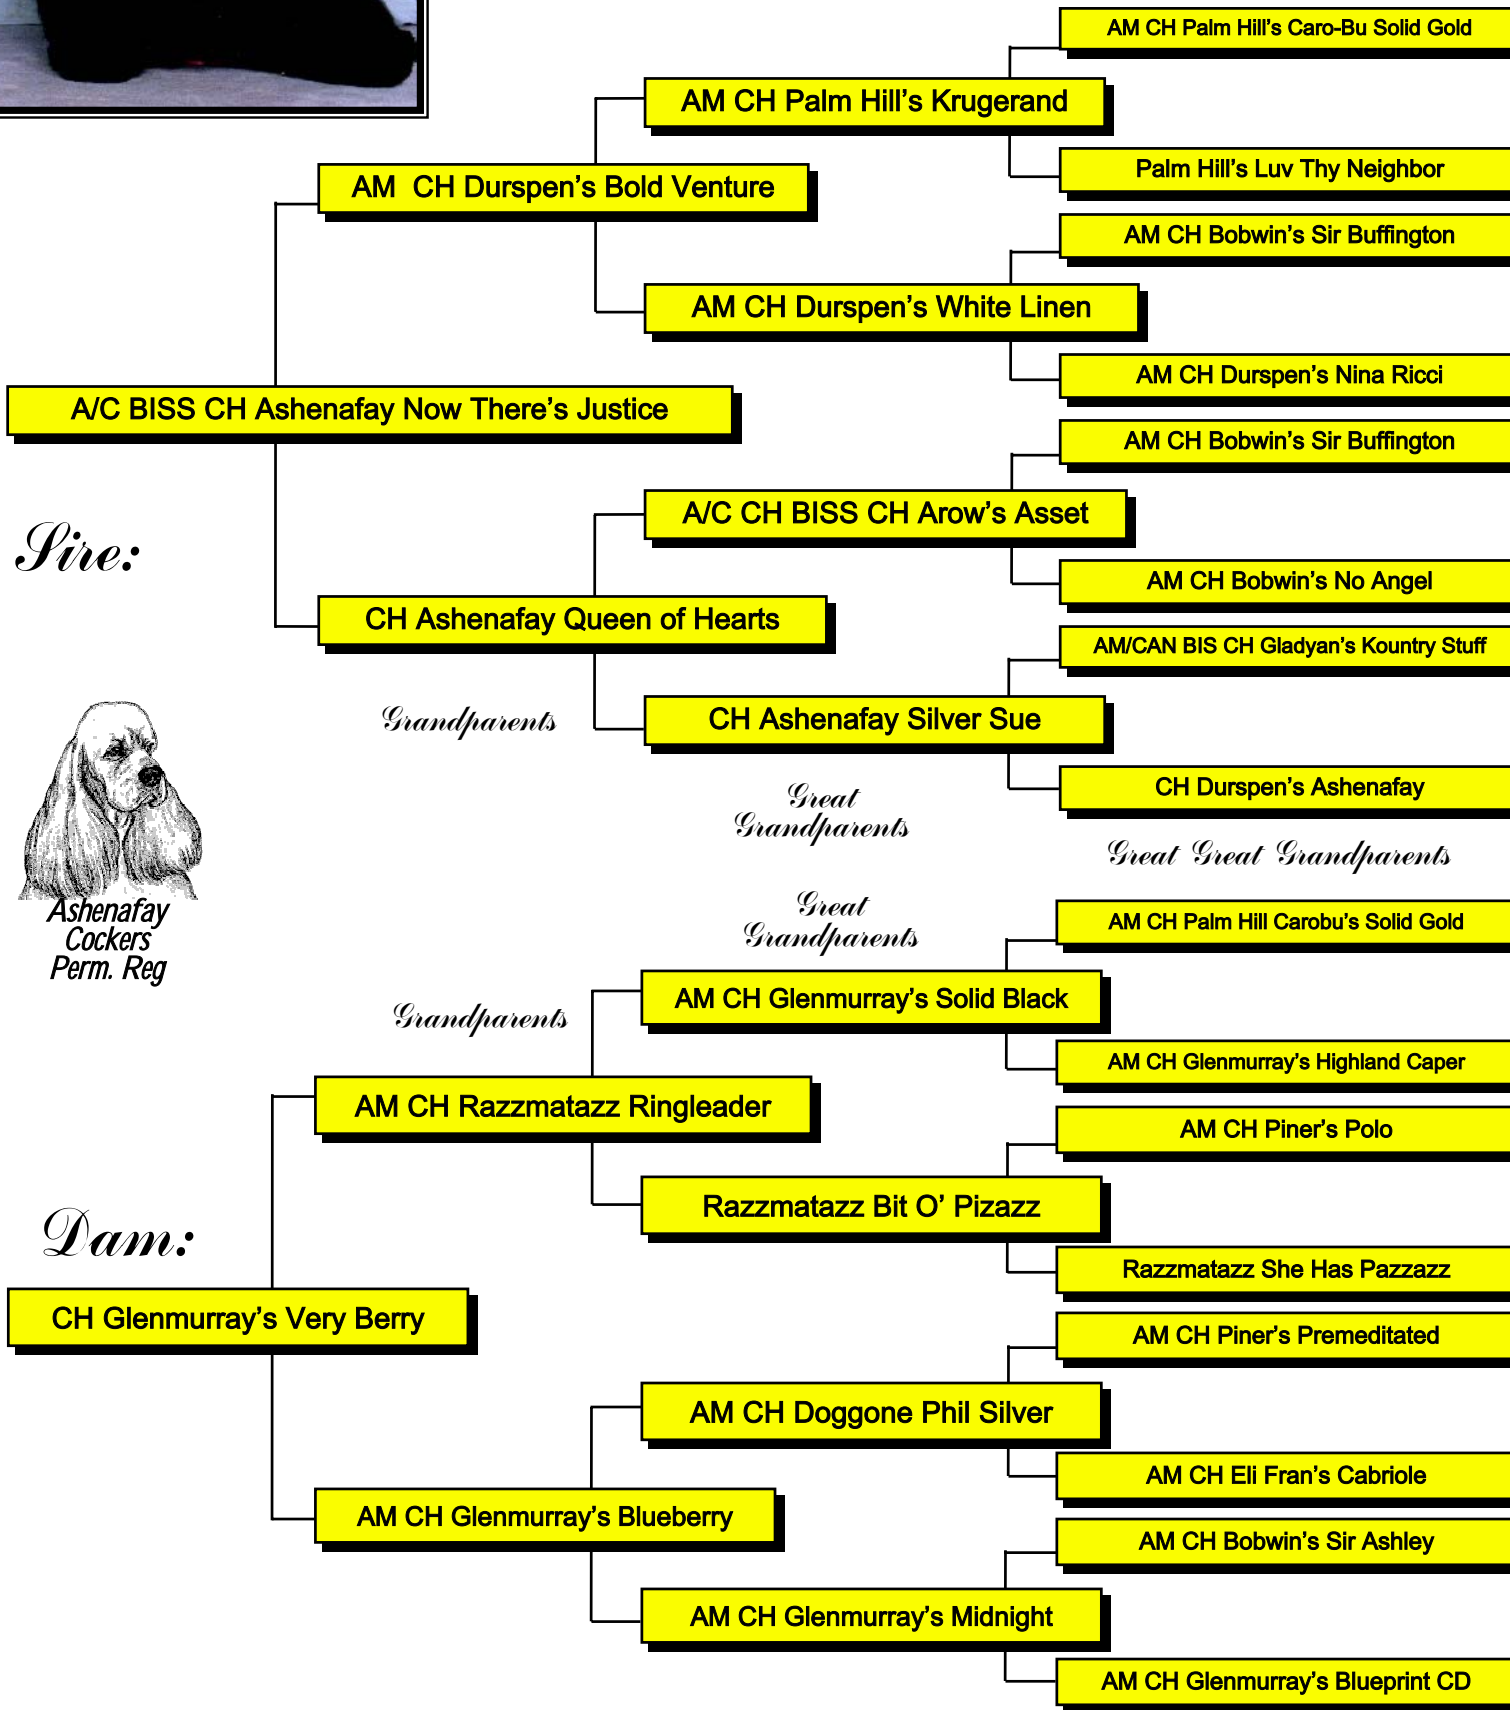

# Pedigree

Kathy Lingman  
 2913 RR 13 Government Rd.  
 Thunder Bay, Ont. P7B 5E3  
 (807) 767-2284 days  
 (807) 767-3850 fax

of  
 BIS Multi BISS CH Sarica Ashenafay Just In Time  
 TT, CGC, THd, FD

*Sire:*

*Dam:*

*Grandparents*

*Great Grandparents*

*Great Great Grandparents*

*Grandparents*